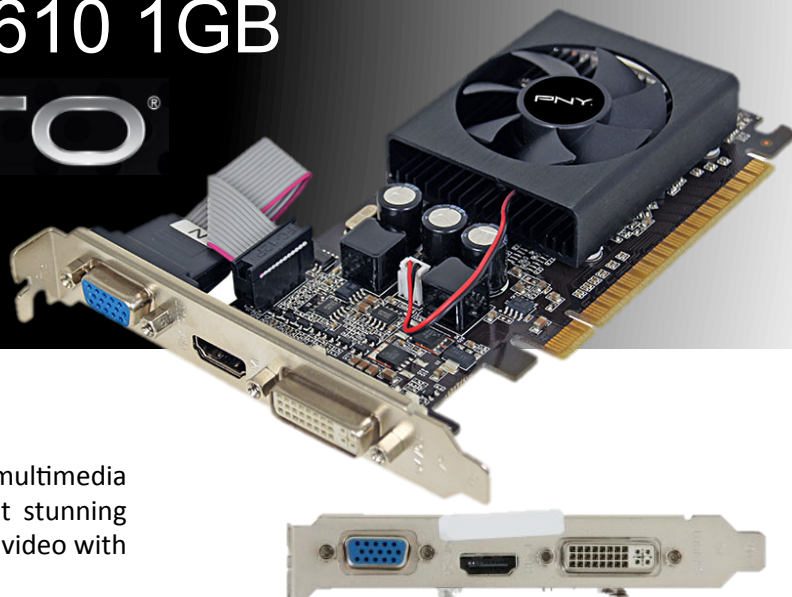

PNY Part # VCGGT610XPB

100 Jefferson Rd, Parsippany, NJ 07054
 Toll Free Phone: 800-769-7079
 productinformation@pny.com

BRING HD VIDEOS, PHOTOS, GAMES AND WEB TO LIFE.

Every PC deserves dedicated graphics. Upgrade to dedicated GPU and bring your multimedia performance to life with an NVIDIA® GeForce® GT 610 graphics card by PNY. Get stunning picture clarity, smooth video, accurate color, and precise image scaling for movies and video with NVIDIA® PureVideo® HD Technology.

Specifications

GPU:	GeForce® GT 610
CUDA Cores:	48
Core Speed:	810 MHz
Memory Size:	1024 MB DDR3
Mem. Interface:	64 bit
Mem. Frequency:	1000 MHz
TDP:	44W Active
SLI:	No
Multi-Screen:	2 Concurrent Screens
Outputs:	VGA D-SUB DVI-I HDMI® 1.4a
Resolution:	2560 x 1600 (Digital)
Power Input:	PCI-E Internal Power
Bus Type:	PCI-Express 2.0 16x
UPC:	751492537412

Key Features

NVIDIA® PureVideo® HD Technology
 Blu-ray 3D Support
 TrueHD and DTS-HD Audio
 Bitstreaming
 Microsoft® DirectX® 11 support
 NVIDIA FXAA Technology
 NVIDIA Adaptive Vertical Sync
 NVIDIA PhysX® Technology
 NVIDIA CUDA™ Technology
 Dual-link DVI
 HDMI
 PCI Express 2.0